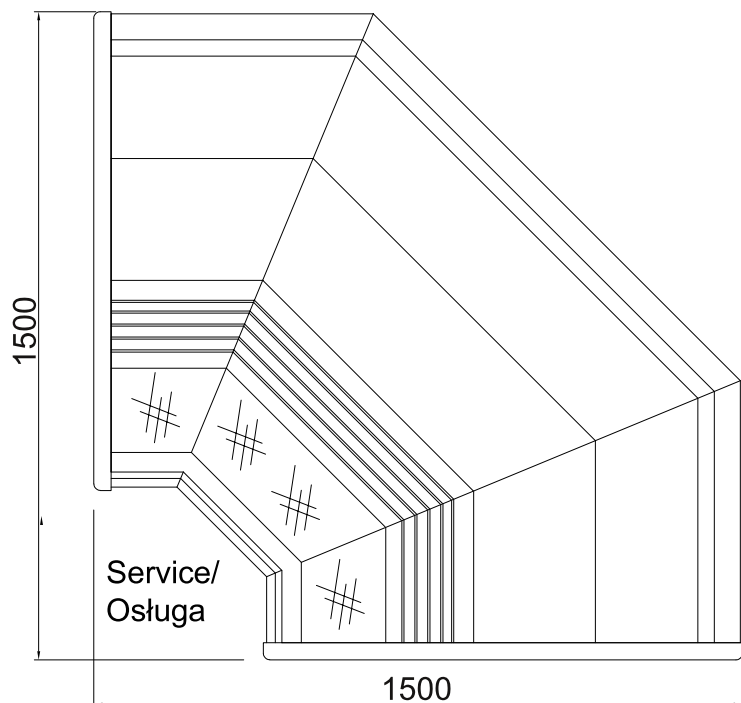

# Modena 1100 NW NZ

• REFRIGERATED COUNTER •

APPLIANCE TECHNICAL DRAWING

NW

NZ