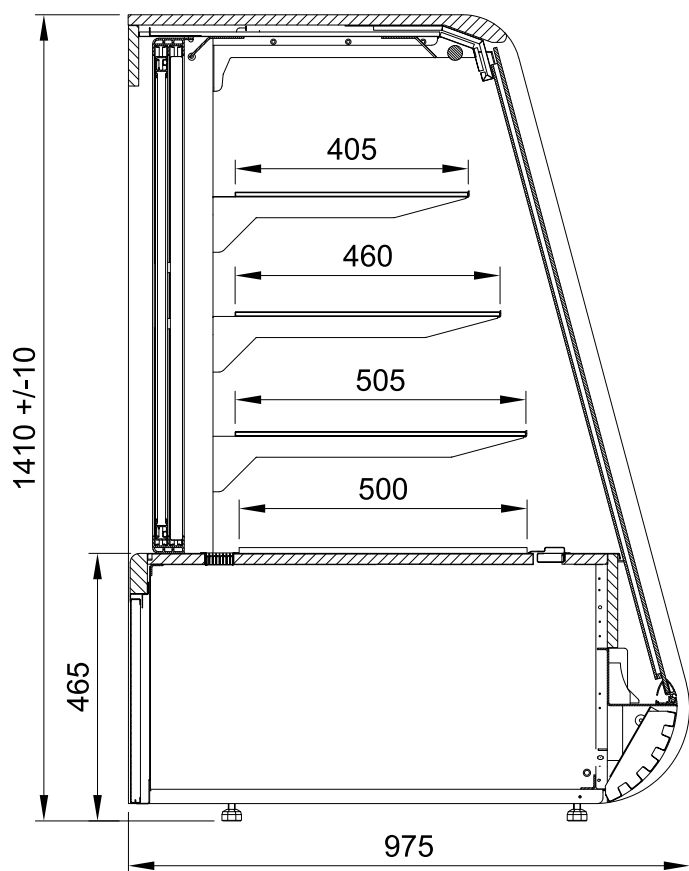

Dolce

• PASTRY COUNTERS •

APPLIANCE TECHNICAL DRAWING

JUKA Sp. z o.o. Sp. K.
ul. Fabryczna 4, 32-005 Niepołomice, Poland

The manufacturer reserves the right to introduce modifications and changes of parameters of the product at any time.