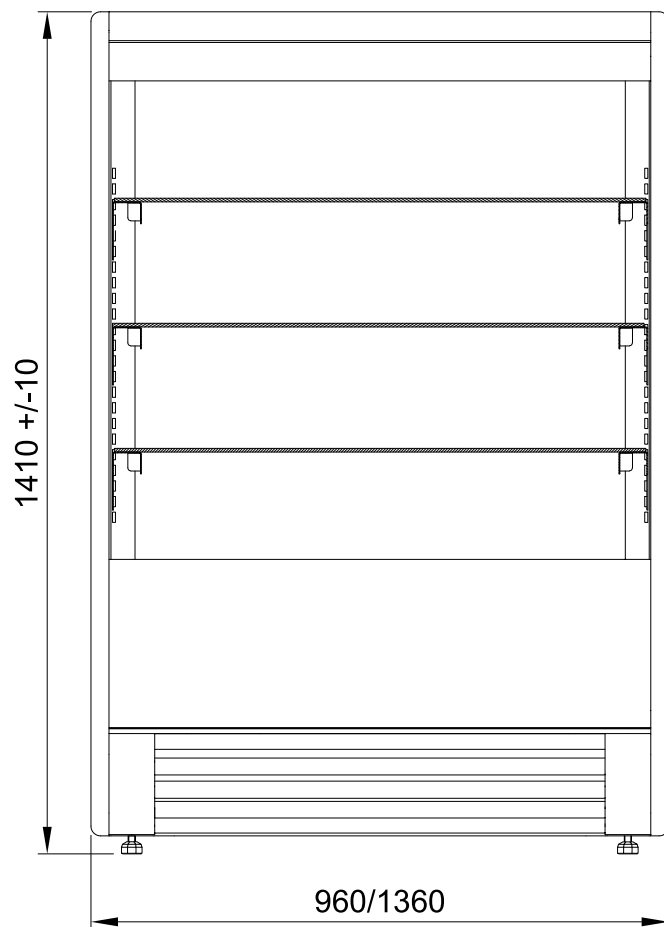

Dolce

• PASTRY COUNTERS •

APPLIANCE TECHNICAL DRAWING

JUKA Sp. z o.o. Sp. K.
ul. Fabryczna 4, 32-005 Niepołomice, Poland

The manufacturer reserves the right to introduce modifications and changes of parameters of the product at any time.