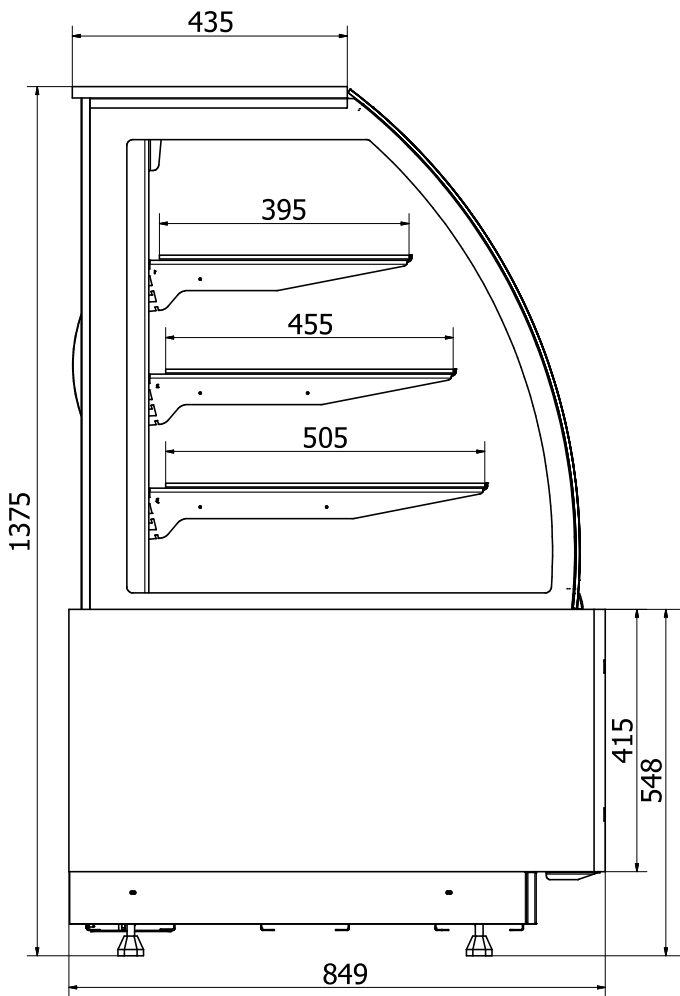

Carmella

• PASTRY COUNTERS •

APPLIANCE TECHNICAL DRAWING

JUKA Sp. z o.o. Sp. K.
ul. Fabryczna 4, 32-005 Niepołomice, Poland

The manufacturer reserves the right to introduce modifications and changes of parameters of the product at any time.